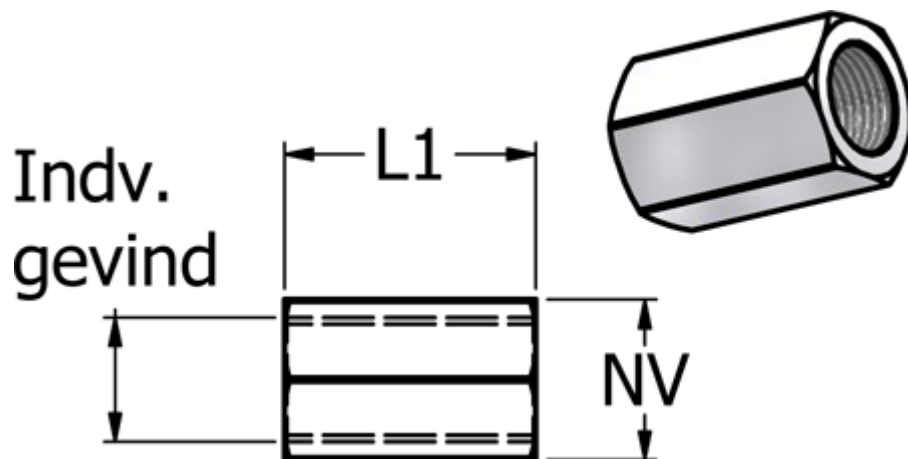

Article number: 58625224ES

Description: Stainless sleeve 252.24-ES, G 1/2"

## Measures

Internal thread = G 1/2"

L1 = 30

NV = 27